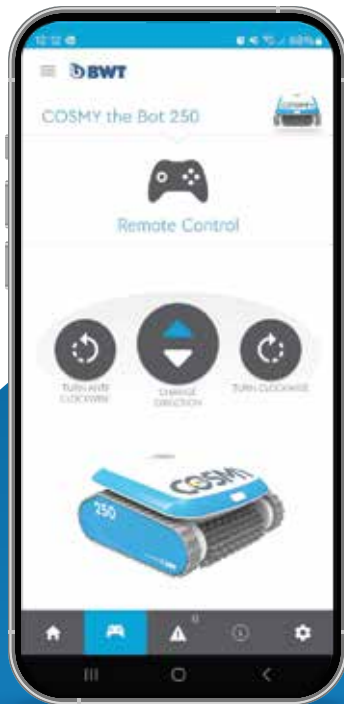

## Easy Access Top Filtration

Cosmy's easy-access filter is designed on the top of the unit, making it extremely easy to access and clean. The 100 and the 150 have a single mesh filter while the 200 and 250 have a dual-mesh filter.

LIGHTWEIGHT

AUTOMATED  
CLEANING CYCLES

ANTI-TANGLE  
SOFTWARE

SMART  
NAVIGATION

ENERGY  
EFFICIENT

BLUETOOTH  
TECHNOLOGY

TOP LOAD FINE  
MESH FILTER

INDUSTRY LEADING  
WARRANTY

## Bluetooth Connected

The Cosmy 200 and 250 contain a bluetooth module to talk to our proprietary BWT Best Water Home App. You can control your Cosmy robotic cleaner from your smartphone with a swipe of your finger. You can easily direct the cleaner to pick up a specific piece of debris that may have been blown into the pool by the wind. Download our FREE app from the Apple Store or Google Play Store.