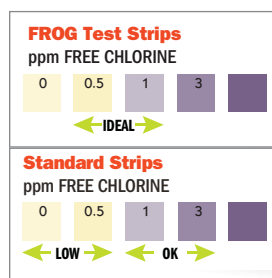

FROG Leap® Wake-Up![®] for start-up in the spring

Depth Charge[®] removes contaminants to keep water crystal clear.

Reveille[®] sets your initial chlorine level so Torpedo Pacs last longer.

All-Out[®] prevents algae with a 90-day guarantee!

and **FROG Leap[®] Hibernation![®]**
for winterizing your pool in the fall!

FROG Leap[®] Twin™ Basic Installation

Fresh Mineral Water Easy™

FROG Leap[®] Twin™ for pools up to 40,000 gallons

Why FROG[®] Test Strips?

Ideal FROG[®] Range

Their OK Range
is TOO High!

- It's the only way to ensure Fresh Mineral Water
- It's the only strip with the ideal chlorine range for FROG Leap pools
- Most test strips show this level as too low, causing confusion
- FROG Test Strips help dial in the right setting for your pool
- The result: Your Torpedo Pac will last up to 50% longer!
- Using standard test strips can lead to over chlorination and wasting money